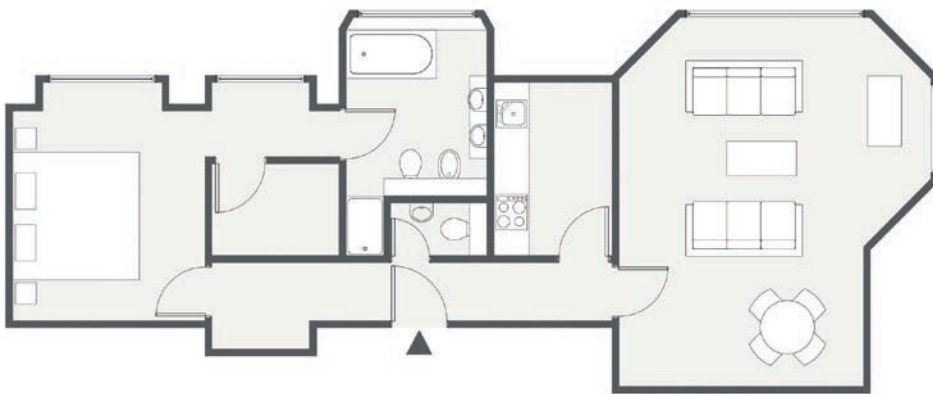

51 BUCKINGHAM GATE
SUITES AND RESIDENCES
LONDON

KINGS DELUXE ONE BEDROOM SUITE

The Urban and Chic Kings Deluxe One Bedroom Suite is approximately 85 square meters/915 square feet in size and features a bedroom with a king or twin beds, luxurious en-suite bathroom, spacious living area, dining table and fully-equipped kitchen. The suite is ideal for guests looking for spacious and discreet space.

Bed Type: King or Twin
Total Size: 85 m²/ 915 ft²