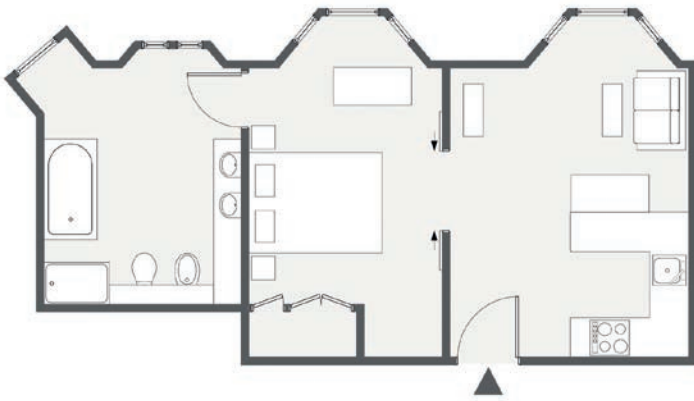

51 BUCKINGHAM GATE
SUITES AND RESIDENCES
LONDON

KINGS DELUXE JUNIOR SUITE

The Urban and Chic Kings Deluxe Junior Suite is approximately 46 square meters/500 square feet in size and features a bedroom with a luxurious en-suite bathroom, spacious living area and fully-equipped kitchen. The suite is ideal for guests looking for spacious and discreet space.

Bed Type: King or Twin
Total Size: 46 m²/ 500 ft²