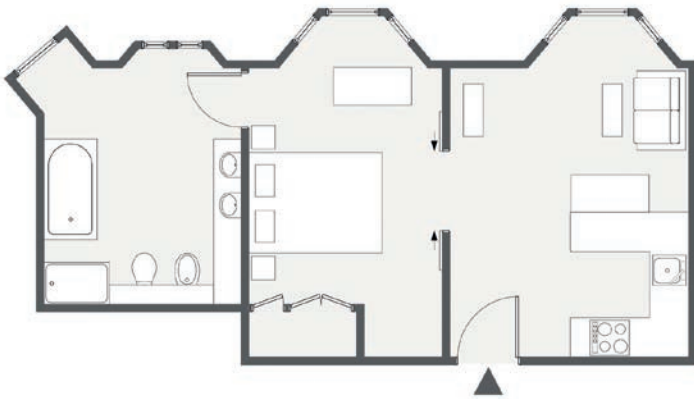

51 BUCKINGHAM GATE
SUITES AND RESIDENCES
LONDON

KINGS DELUXE JUNIOR SUITE

The Urban and Chic Kings Deluxe Junior Suite is approximately 46 square meters/500 square feet in size and features a bedroom with a luxurious en-suite bathroom, spacious living area and fully-equipped kitchen. The suite is ideal for guests looking for spacious and discreet space.

Bed Type: King or Twin
Total Size: 46 m²/ 500 ft²