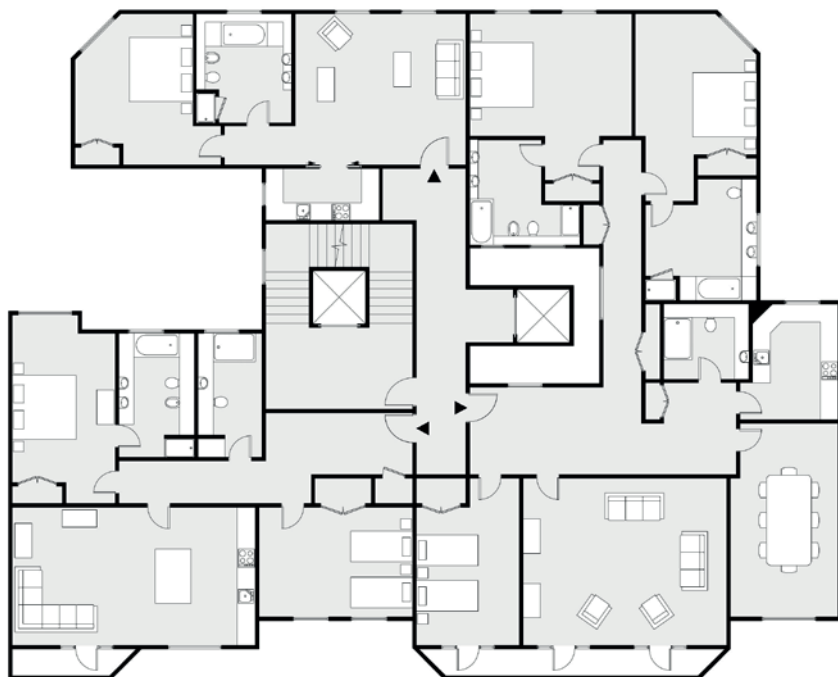

51 BUCKINGHAM GATE
SUITES AND RESIDENCES
LONDON

PRESIDENTIAL RESIDENCE

Bed Type: King or Twin
Number of Bedrooms: 5
Number of Living Rooms: 5
Number of Kitchens: 4
Total Size: 380 m²/ 4000 ft²

The Presidential Residence, a floor which houses the one, two and three bedroom Presidential Suites, can be interconnected to create an opulent and contemporary six bedroom residence. The floor features a main doorway, leading into a spacious hall with three separate entrances into each suite. The Presidential Residence is 306 square meters/3295 square feet.

The first suite is 167 square meters/1797 square feet in size, consisting of three double bedrooms each with an en-suite bathroom, a very spacious sitting room, a separate dining room and a fully-equipped kitchen. This section of the suite also has views overlooking our beautiful award-winning courtyard.

The second suite is 74 square meters/796 square feet in size, consisting of two double bedrooms, one with an en-suite bathroom; one with a separate bathroom. Furthermore it boasts a spacious sitting room and fully-equipped kitchen.

The third suite is 65 square meters/699 square feet, consisting of one double bedroom, a sitting room, a fully-equipped kitchen and a bathroom.