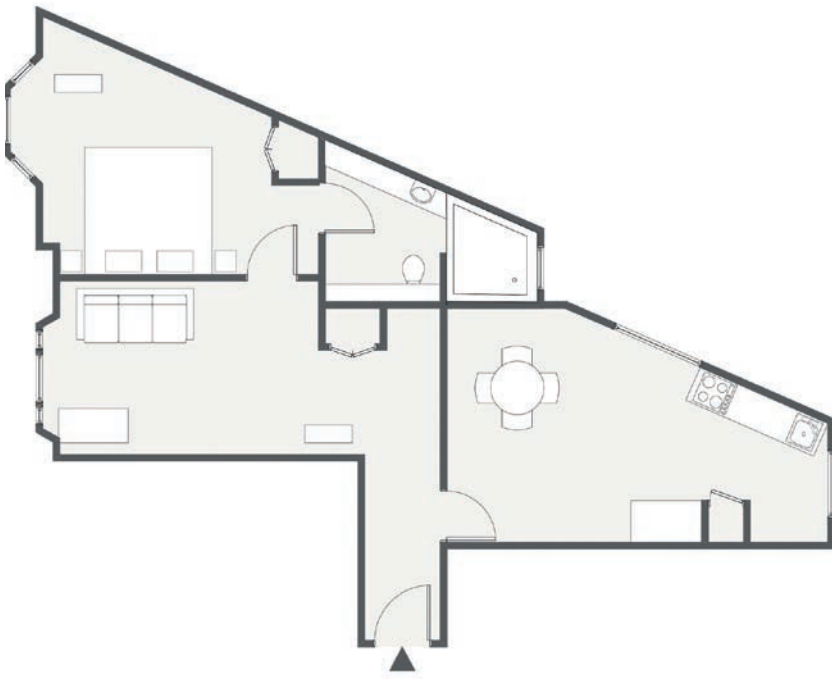

KINGS ONE BEDROOM SUITE

The Urban and Chic Kings One Bedroom Suite is approximately 68 square meters/730 square feet in size and features a bedroom with a king or twin beds, luxurious en-suite bathroom, spacious living area, dining table and fully-equipped kitchen. The suite is ideal for guests looking for spacious and discreet space.

Bed Type: King or Twin
Total Size: 68 m²/ 730 ft²