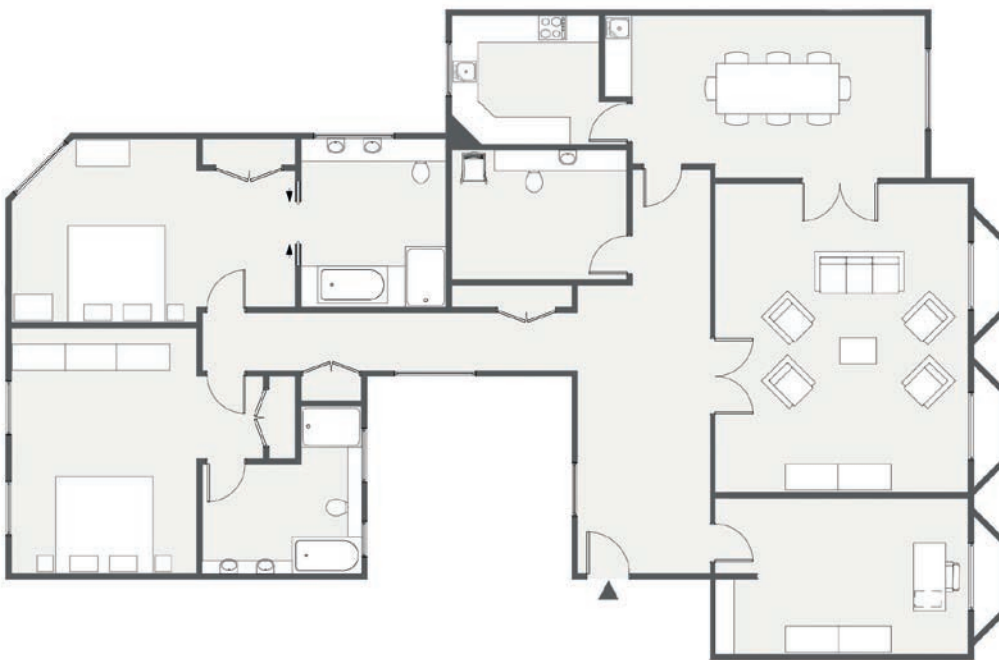

CINEMA SUITE

Created by acclaimed Indian designer Sabyasachi Mukherjee, the Cinema Suite is a journey through world cinema and an ode to tradition. This 1835 square foot two bedroom suite with a dining room, study, powder room and kitchen is designed in tribute to the history of film and takes inspiration from motion pictures across the globe.

Aptly, the Cinema Suite opened just ahead of celebrations marking 100 years of Indian cinema in 1913.

DIMENSIONS

Study	15 m ² /161 ft ²
Sitting Room	33 m ² /355 ft ²
Dining Room	18m ² /193 ft ²
Master Bedroom	22 m ² /236 ft ²
Second Bedroom	17 m ² /182 ft ²
Total Area	170 m ² /1835 ft ²